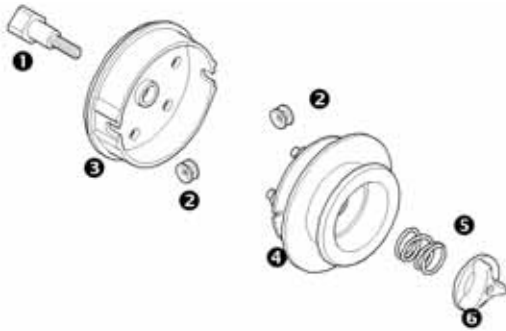

Trimmer Heads

2-line head	72570-VF9-650AH ^{FM}
3-line head	72580-VF9-730AH ^{FM}

Kwik Loader

TRIMMERS

Trimmer Heads

72560-VF9-C12 ^{FM}			
No.	Qty.	Name	Part Number
1	1	Drive bolt	72561-VF9-C11
2	2	Eyelet	72562-VF9-C11
3	1	Housing	72566-VF9-C12
4	1	Spool	72563-VF9-C11
5	1	Tension spring	72564-VF9-C11
6	1	Tension knob	72565-VF9-C11

Proulx Manual Trimmer Head

Standard equipment on UMK422LNA, UMK431LNA/UNBA, and HHT31SUNBA models.

72560-VH8-642AH ^{FM}			
No.	Qty.	Name	Part Number
1	1	Drive bolt	72561-VF9-C30AH
2	1	Housing	72562-VF9-C30AH
3	1	Spring	72563-VF9-C30AH
4	1	Washer	72564-VF9-C30AH
5	1	Outer drive	72565-VF9-C30AH
6	1	Inner cam	72566-VF9-C30AH
7	1	Spool only	72567-VF9-C30AH