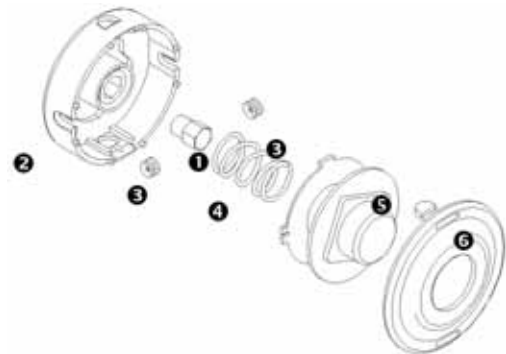

Proulx Manual Trimmer Head

Standard equipment on UMK422LNA, UMK431LNA/UNBA, and HHT31SUNBA models.

72560-VH8-642AH ^{FM}			
No.	Qty.	Name	Part Number
1	1	Drive bolt	72561-VF9-C30AH
2	1	Housing	72562-VF9-C30AH
3	1	Spring	72563-VF9-C30AH
4	1	Washer	72564-VF9-C30AH
5	1	Outer drive	72565-VF9-C30AH
6	1	Inner cam	72566-VF9-C30AH
7	1	Spool only	72567-VF9-C30AH

Proulx Semi-Matic Trimmer Head

Standard equipment on HHT25SLTA and HHT31SLTA models.

72560-VF9-C41			
No.	Qty.	Name	Part Number
1	1	Drive bolt	72561-VF9-C41
2	1	Housing	72562-VF9-C41
3	2	Eyelet	72562-VF9-C41
4	1	Spring	72564-VF9-C41
5	1	Spool only	72563-VF9-C41
6	1	Button	72565-VF9-C41
7	1	Cover	72566-VF9-C41

Proulx Semi-Pro Trimmer Head

Standard equipment on UMK422LTA and UMK431LTA models.

72560-VF9-C33AH ^{FM}			
No.	Qty.	Name	Part Number
1	1	Drive bolt	72561-VF9-C33AH
2	1	Housing	72562-VF9-C33AH
3	2	Eyelet	72562-VF9-C12
4	1	Spring	72563-VF9-C33AH
5	1	Spool only	72564-VF9-C33AH
6	1	Cover	72566-VF9-C33AH