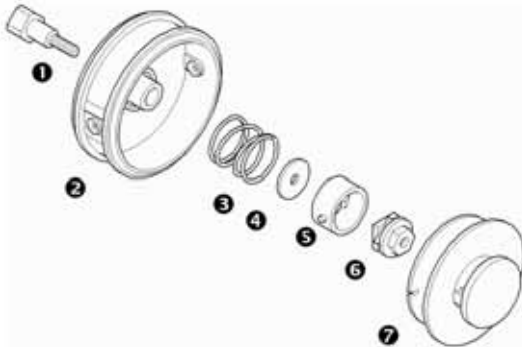

Trimmer Heads

2-line head	72570-VF9-650AH ^{FM}
3-line head	72580-VF9-730AH ^{FM}

Kwik Loader

TRIMMERS

Trimmer Heads

72560-VF9-C12 ^{FM}			
No.	Qty.	Name	Part Number
1	1	Drive bolt	72561-VF9-C11
2	2	Eyelet	72562-VF9-C11
3	1	Housing	72566-VF9-C12
4	1	Spool	72563-VF9-C11
5	1	Tension spring	72564-VF9-C11
6	1	Tension knob	72565-VF9-C11

Proulx Manual Trimmer Head

Standard equipment on UMK422LNA, UMK431LNA/UNBA, and HHT31SUNBA models.

72560-VH8-642AH ^{FM}			
No.	Qty.	Name	Part Number
1	1	Drive bolt	72561-VF9-C30AH
2	1	Housing	72562-VF9-C30AH
3	1	Spring	72563-VF9-C30AH
4	1	Washer	72564-VF9-C30AH
5	1	Outer drive	72565-VF9-C30AH
6	1	Inner cam	72566-VF9-C30AH
7	1	Spool only	72567-VF9-C30AH

Proulx Semi-Matic Trimmer Head

Standard equipment on HHT25SLTA and HHT31SLTA models.

72560-VF9-C41			
No.	Qty.	Name	Part Number
1	1	Drive bolt	72561-VF9-C41
2	1	Housing	72562-VF9-C41
3	2	Eyelet	72562-VF9-C41
4	1	Spring	72564-VF9-C41
5	1	Spool only	72563-VF9-C41
6	1	Button	72565-VF9-C41
7	1	Cover	72566-VF9-C41