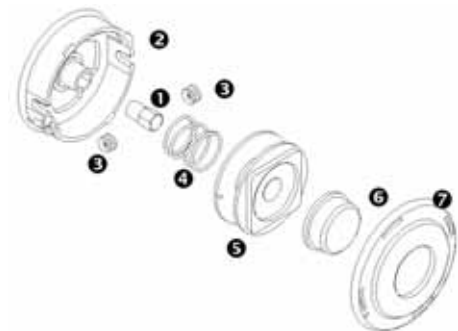

Trimmer Heads

2-line head	72570-VF9-650AH ^{FM}
3-line head	72580-VF9-730AH ^{FM}

Kwik Loader

TRIMMERS

Trimmer Heads

72560-VF9-C12 ^{FM}			
No.	Qty.	Name	Part Number
1	1	Drive bolt	72561-VF9-C11
2	2	Eyelet	72562-VF9-C11
3	1	Housing	72566-VF9-C12
4	1	Spool	72563-VF9-C11
5	1	Tension spring	72564-VF9-C11
6	1	Tension knob	72565-VF9-C11

Proulx Manual Trimmer Head

Standard equipment on UMK422LNA, UMK431LNA/UNBA, and HHT31SUNBA models.

72560-VH8-642AH ^{FM}			
No.	Qty.	Name	Part Number
1	1	Drive bolt	72561-VF9-C30AH
2	1	Housing	72562-VF9-C30AH
3	1	Spring	72563-VF9-C30AH
4	1	Washer	72564-VF9-C30AH
5	1	Outer drive	72565-VF9-C30AH
6	1	Inner cam	72566-VF9-C30AH
7	1	Spool only	72567-VF9-C30AH

Proulx Semi-Matic Trimmer Head

Standard equipment on HHT25SLTA and HHT31SLTA models.

72560-VF9-C41			
No.	Qty.	Name	Part Number
1	1	Drive bolt	72561-VF9-C41
2	1	Housing	72562-VF9-C41
3	2	Eyelet	72562-VF9-C41
4	1	Spring	72564-VF9-C41
5	1	Spool only	72563-VF9-C41
6	1	Button	72565-VF9-C41
7	1	Cover	72566-VF9-C41